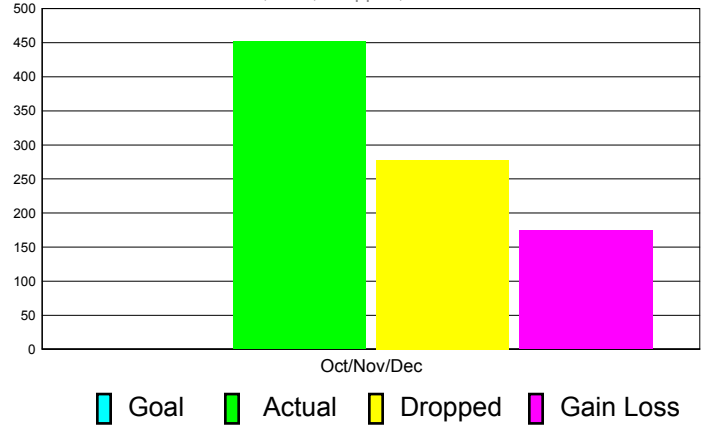

### YTD Status Quo Clubs 2010-2011

Status Quo Clubs Compared to Status Quo Members

## MEMBERSHIP

**Membership Results**  
2011-2012

**Membership**  
2010-2011

Month	Net Memb Goal	Actual New Memb	Actual Dropped Memb	Gain/Loss of Memb	Gain/Loss of Memb
Oct/Nov/Dec	0	452	278	174	394
<b>Totals</b>	<b>0</b>	<b>452</b>	<b>278</b>	<b>174</b>	<b>394</b>

### Membership Results 2011-2012

Goal, New, Dropped, Gain/Loss