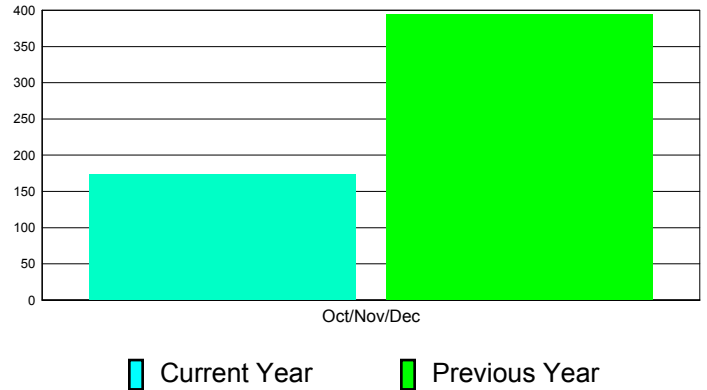

Comparison of Membership Gain/Loss

Current Year Compared to the Previous Year