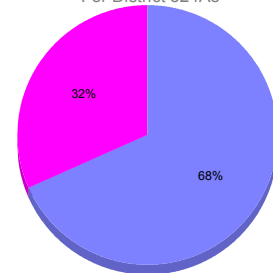

Gender Comparison 2010-2011

For District 324A8

Oct/Nov/Dec

■ Male   ■ Female